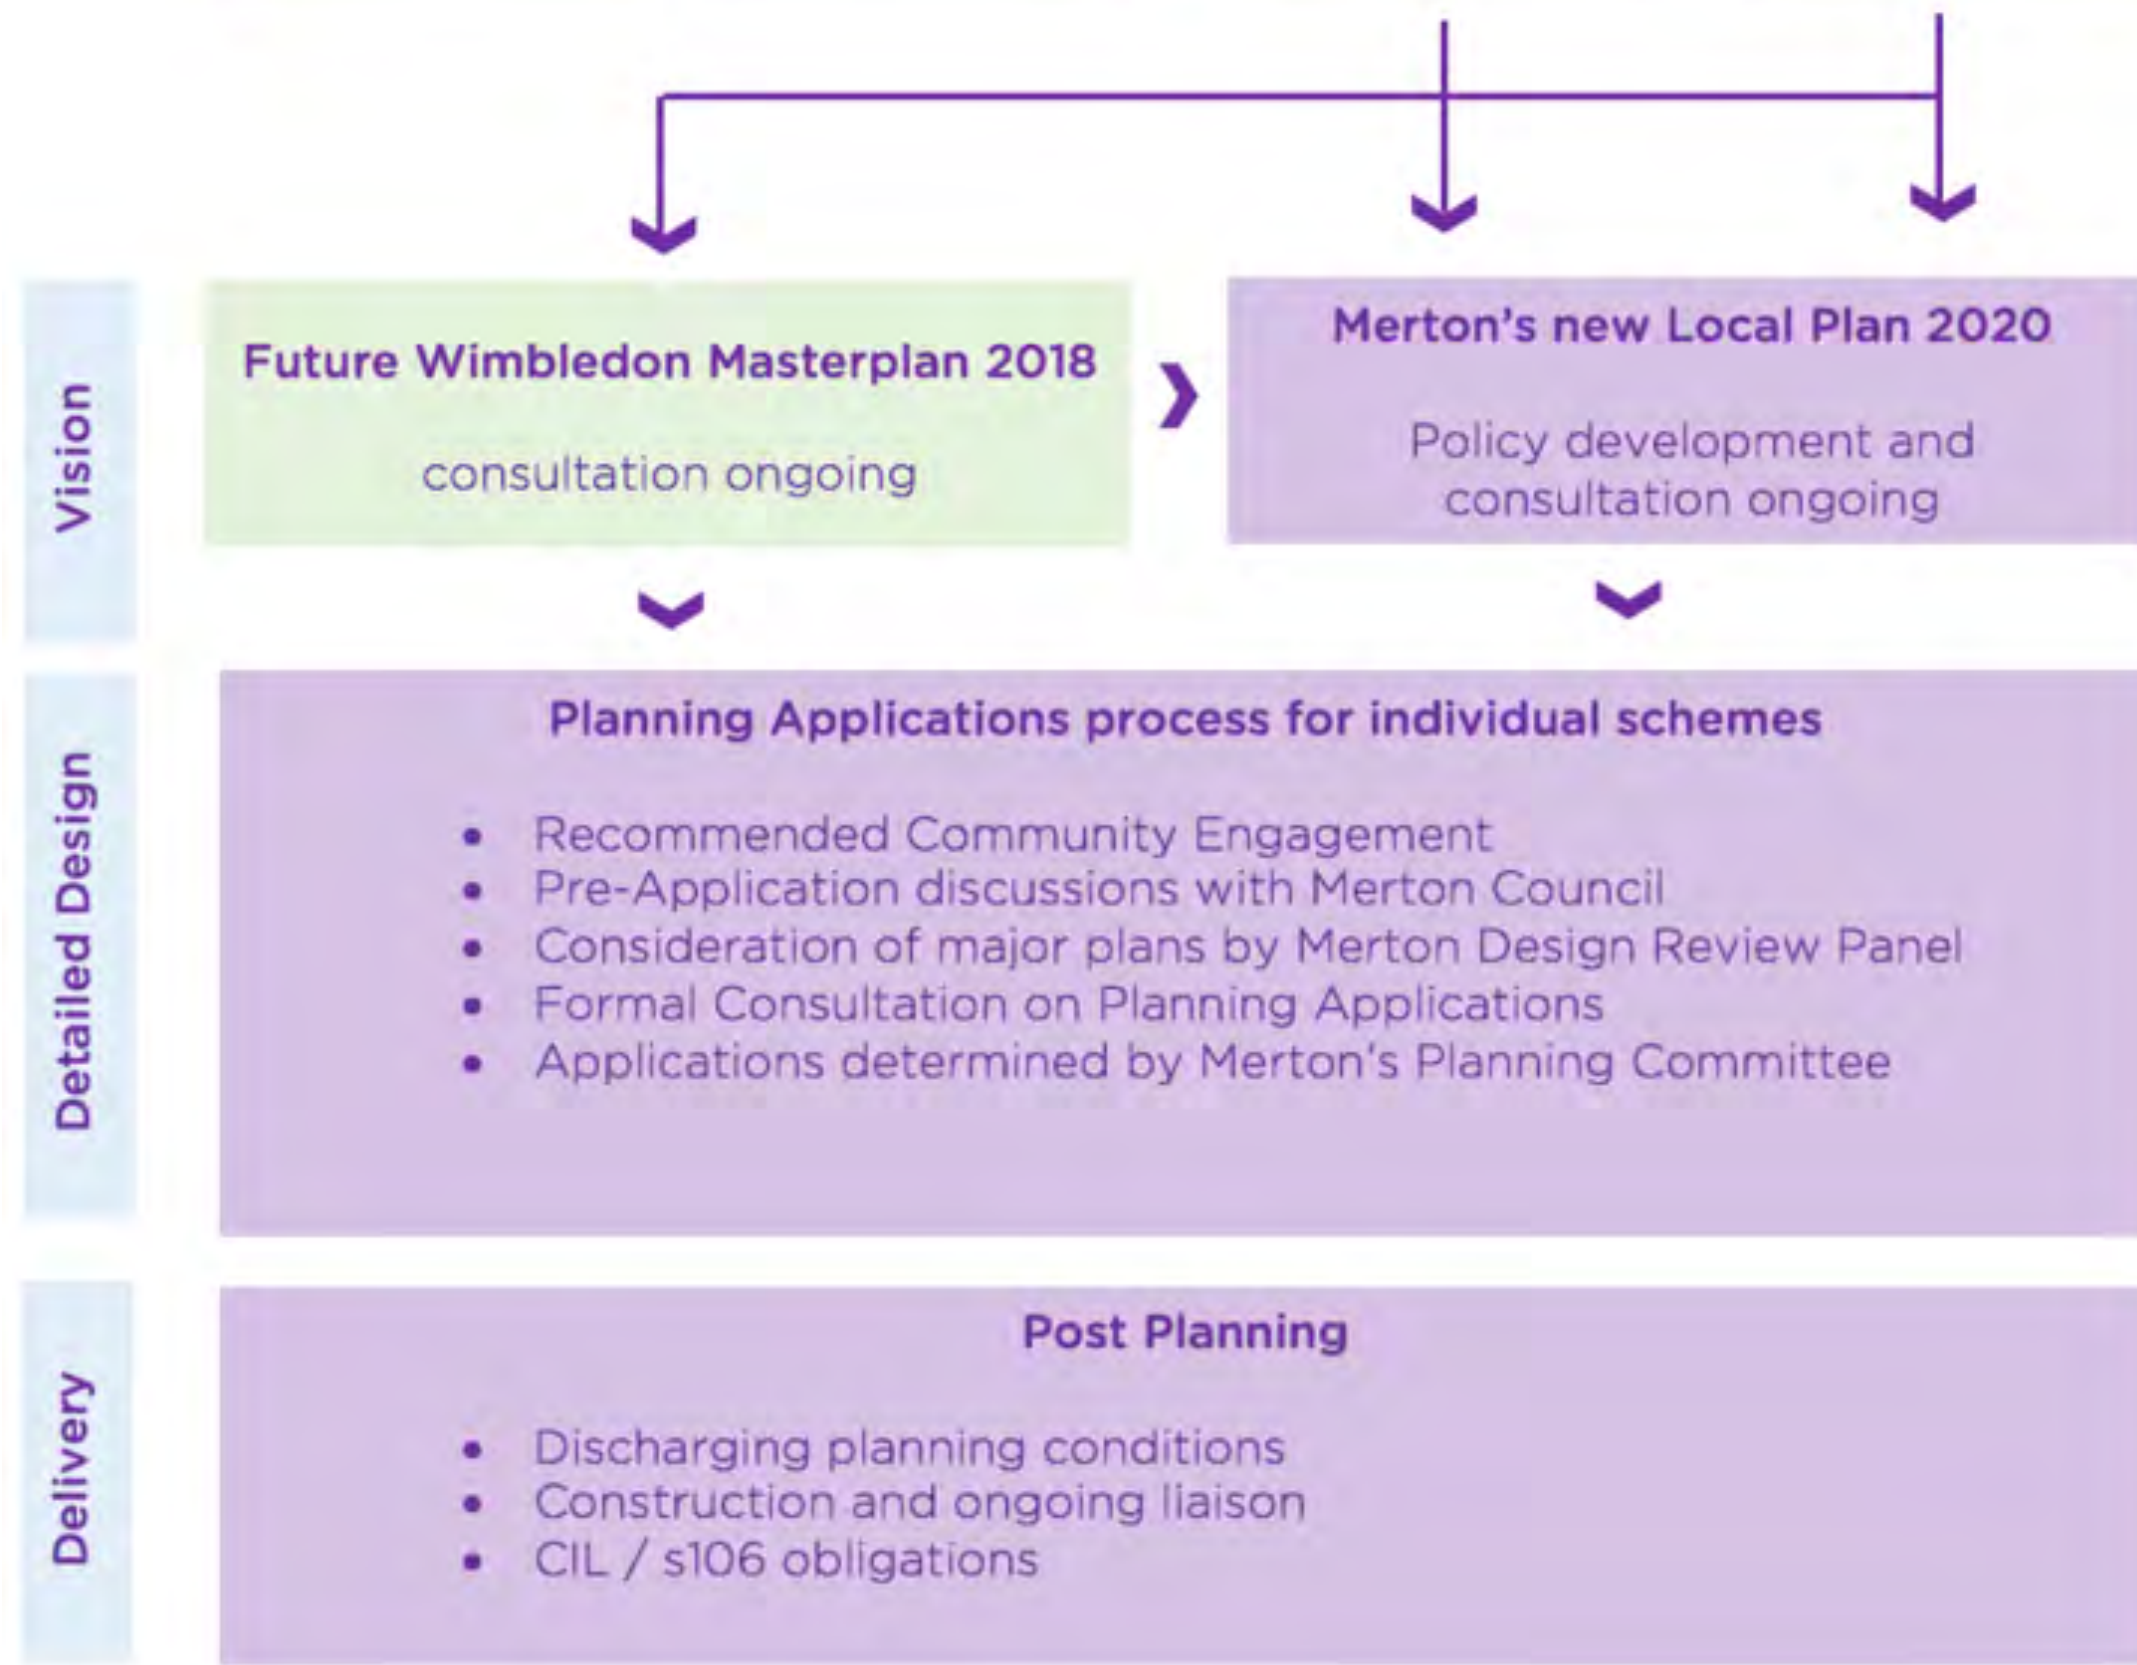

MERTON COUNCIL

Future Merton

FWW:

Future
Wimbledon
Masterplan

Wimbledon Community Forum

27th September 2018

merton.gov.uk/futurewimbledon

Future Wimbledon: Community Forum Briefing

- Masterplan status
- Masterplan process & engagement so far
- Strategy - growing a successful town centre
- The Masterplan
- Engagement planned

Masterplan Status

WIMBLEDON'S HISTORY

Masterplan Process

Do we love Wimbledon? Should we 'Save Wimbledon'?

Masterplan Area

Strategy for growth

Wimbledon 2040

Wimbledon DNA - design ethos

DESIGN QUALITY

WIMBLEDON'S DNA: TYPOLOGY AND MATERIALS

Group 1: Portland Stone

Group 2: Red brick / terracotta

Group 3: London stock brick

DESIGN QUALITY

WIMBLEDON'S DNA IN A NEW WAY

Group 1

Group 2

Group 3

A vision for Wimbledon

**BE PART
OF THE
CO-DESIGN
PROCESS
FOR
WIMBLEDON
TOWN
CENTRE.**