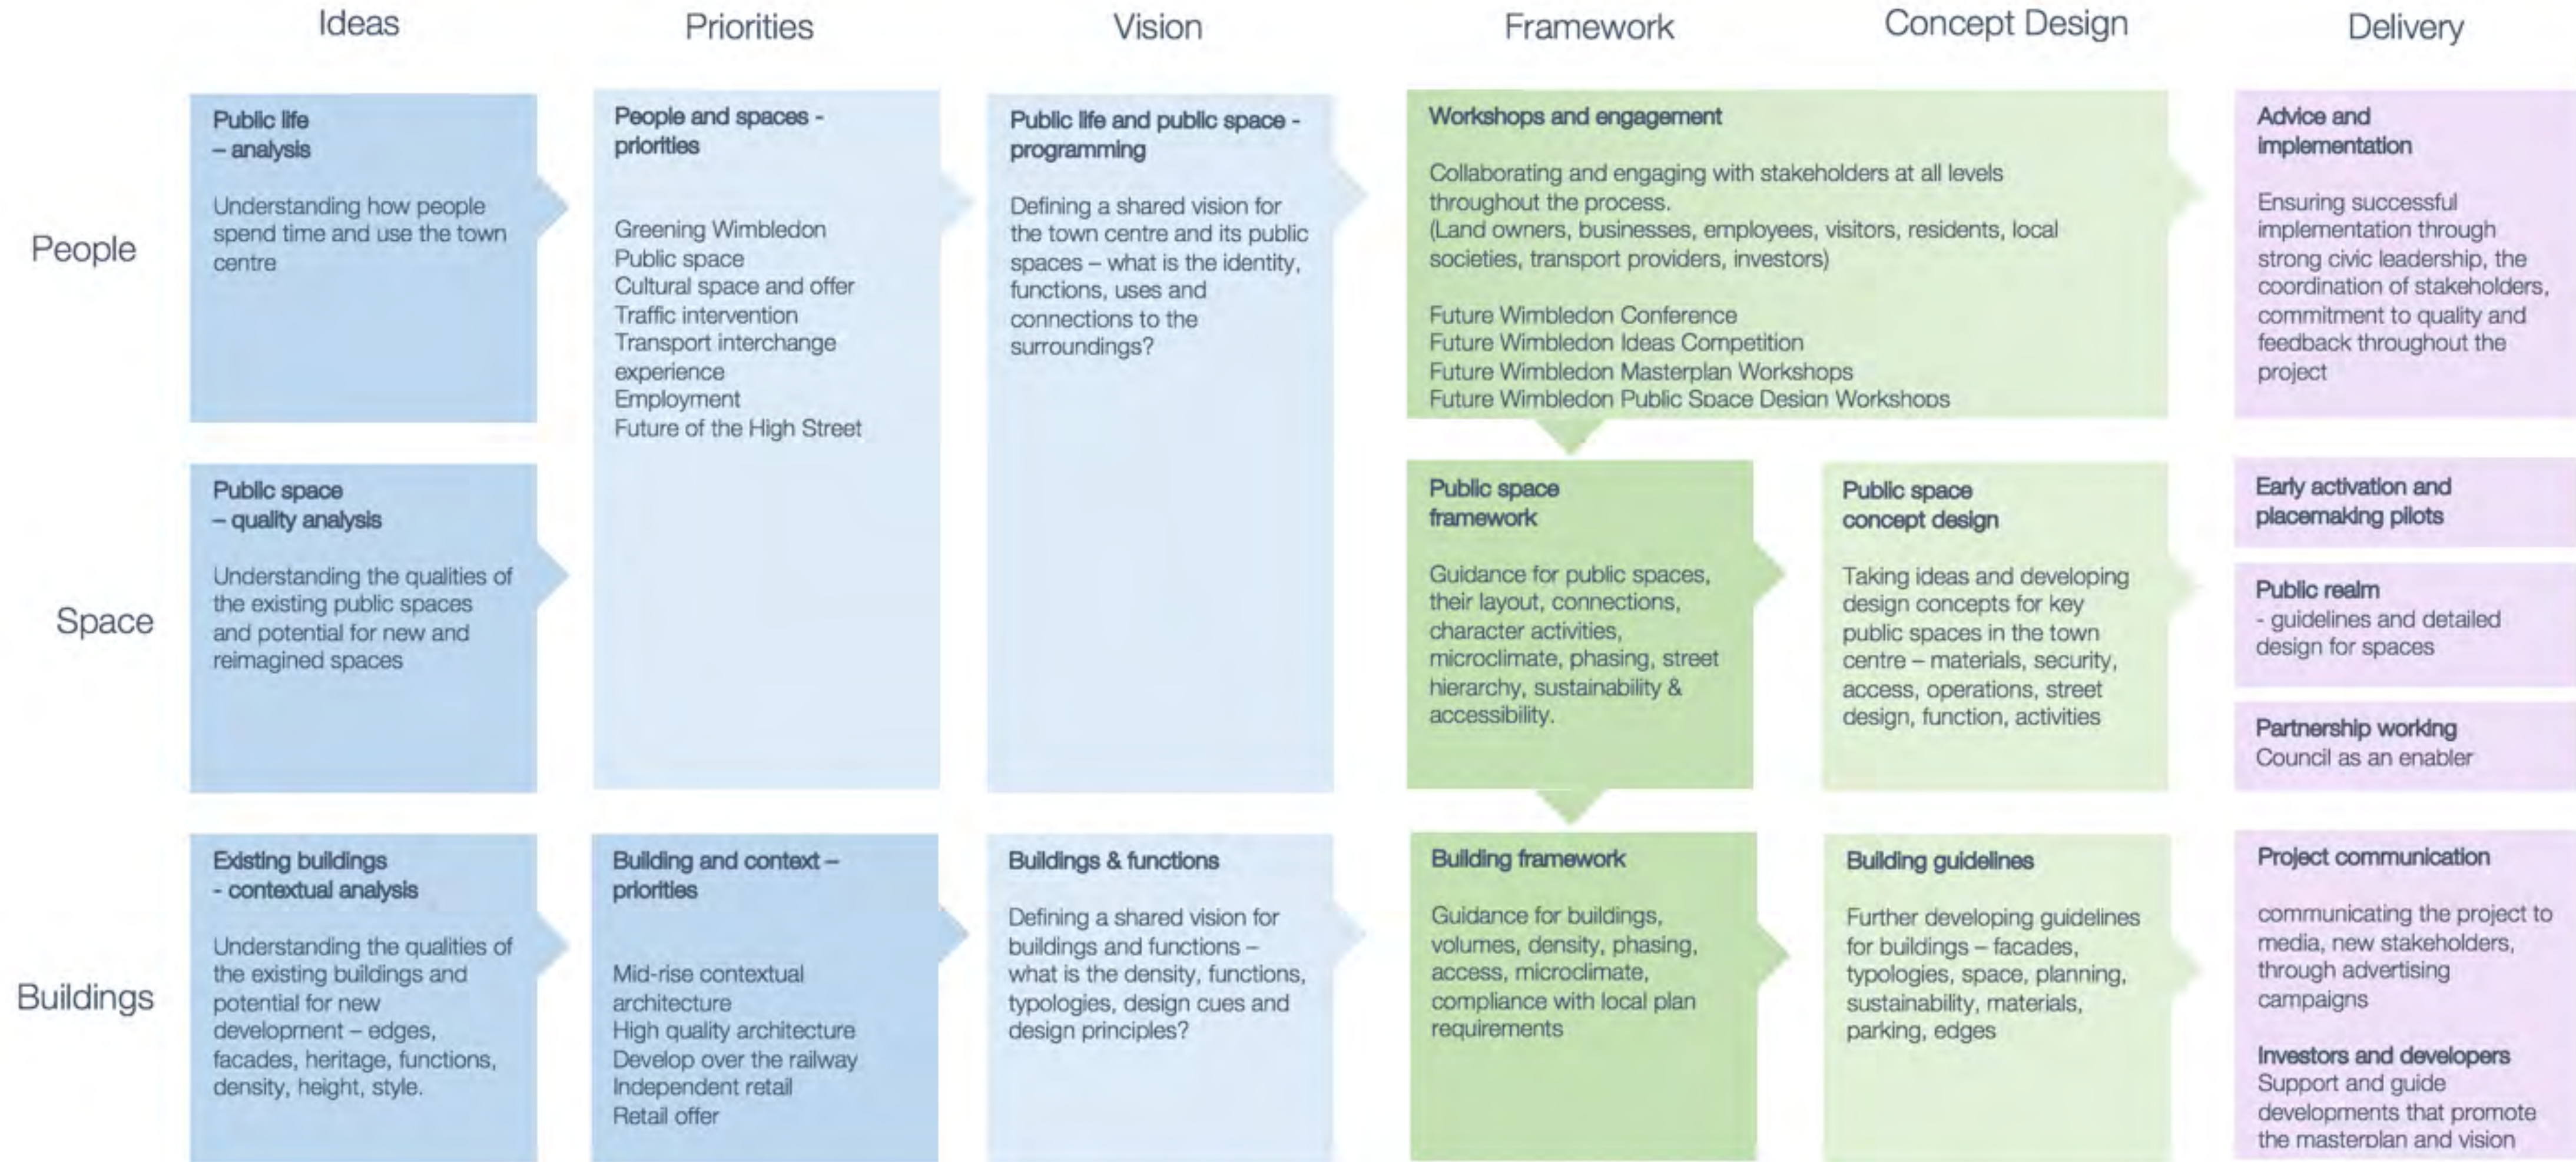

- Masterplan status
- Masterplan process & engagement so far
- Strategy - growing a successful town centre
- The Masterplan
- Engagement planned

Masterplan Status

WIMBLEDON'S HISTORY

Masterplan Process

Do we love Wimbledon? Should we 'Save Wimbledon'?

Masterplan Area

Strategy for growth

Wimbledon 2040

Wimbledon DNA - design ethos

DESIGN QUALITY

WIMBLEDON'S DNA: TYPOLOGY AND MATERIALS

Group 1: Portland Stone

Group 2: Red brick / terracotta

Group 3: London stock brick

DESIGN QUALITY

WIMBLEDON'S DNA IN A NEW WAY

Group 1

Group 2

Group 3

A vision for Wimbledon

**BE PART
OF THE
CO-DESIGN
PROCESS
FOR
WIMBLEDON
TOWN
CENTRE.**