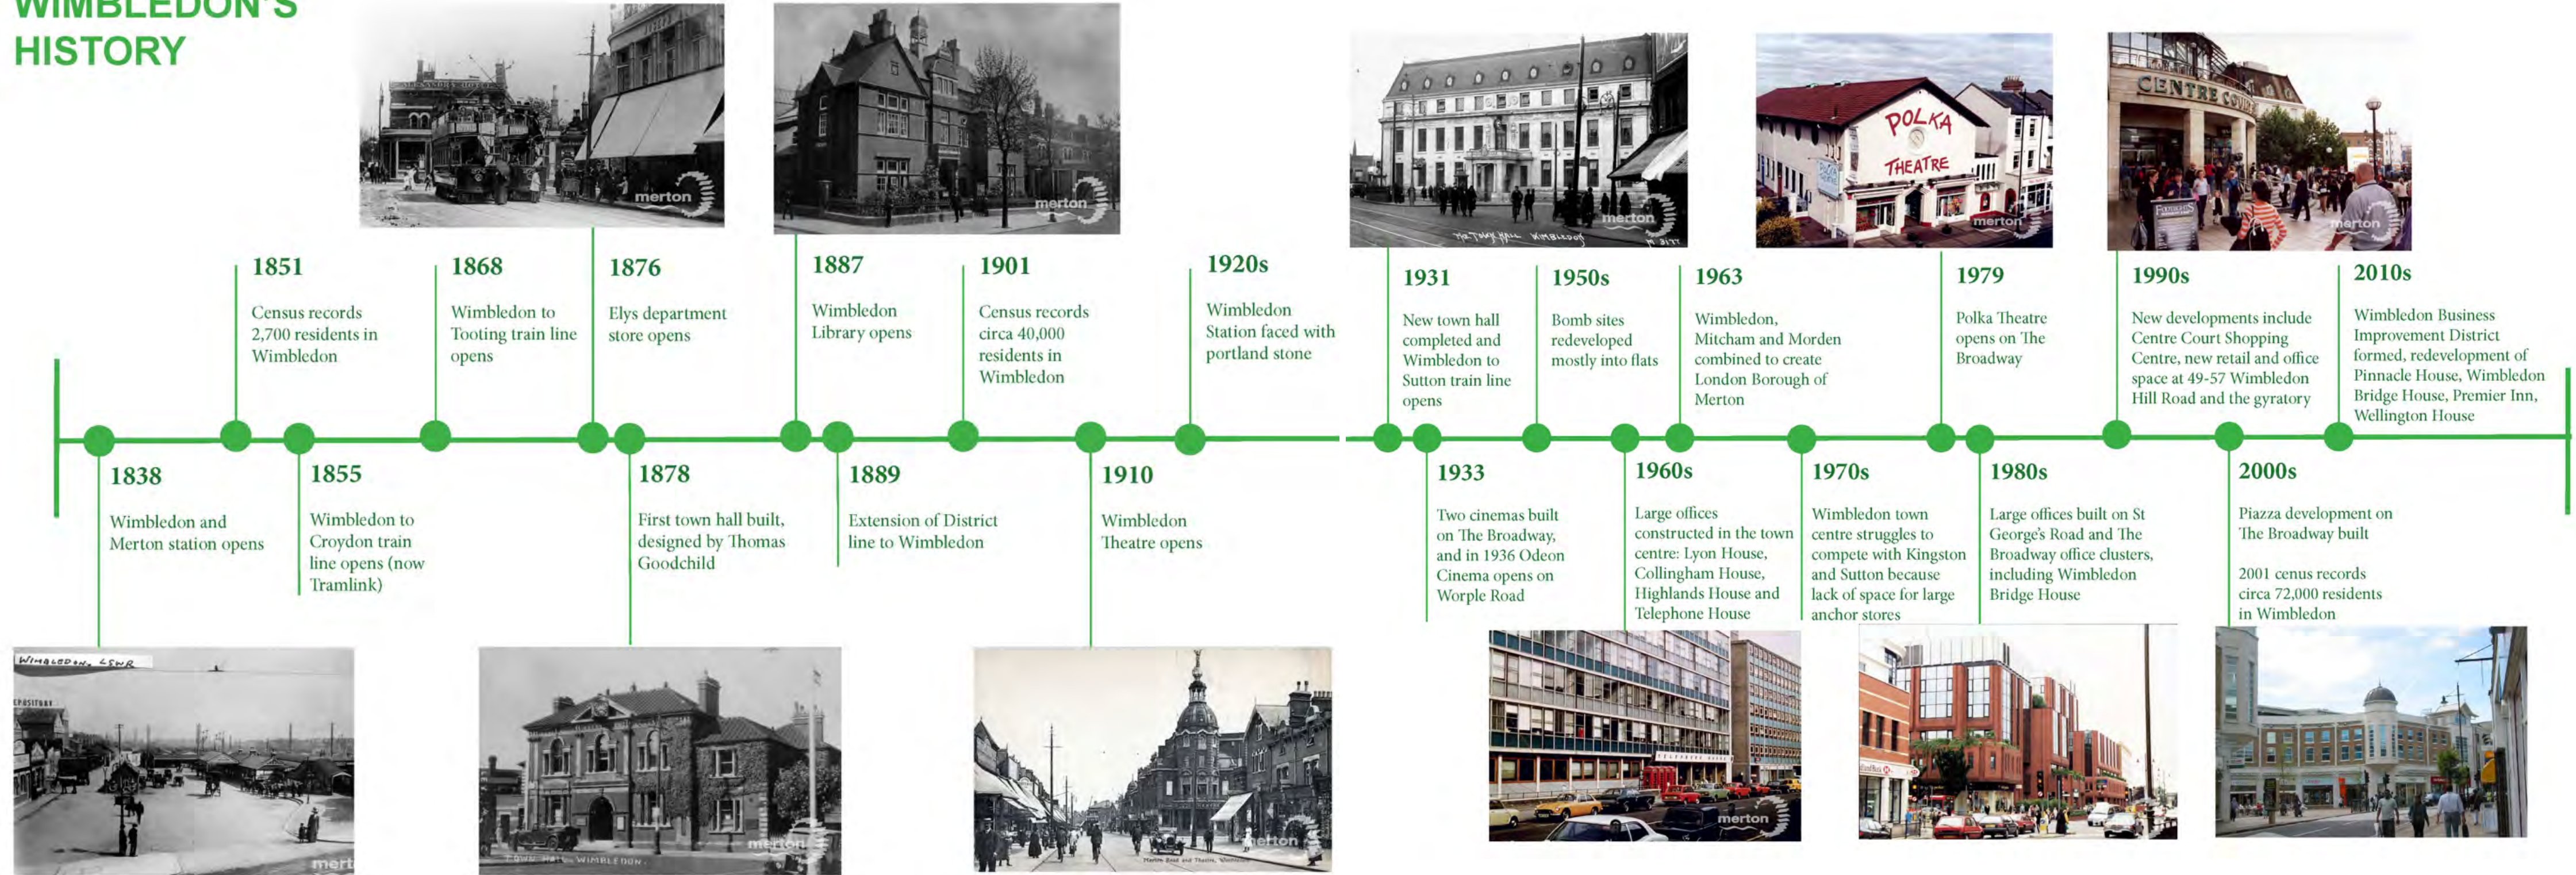

MERTON COUNCIL

Future Merton

FWW:

Future
Wimbledon
Masterplan

Wimbledon Community Forum

27th September 2018

merton.gov.uk/futurewimbledon

Future Wimbledon: Community Forum Briefing

- Masterplan status
- Masterplan process & engagement so far
- Strategy - growing a successful town centre
- The Masterplan
- Engagement planned

Masterplan Status

WIMBLEDON'S HISTORY

Masterplan Process

Do we love Wimbledon? Should we 'Save Wimbledon'?