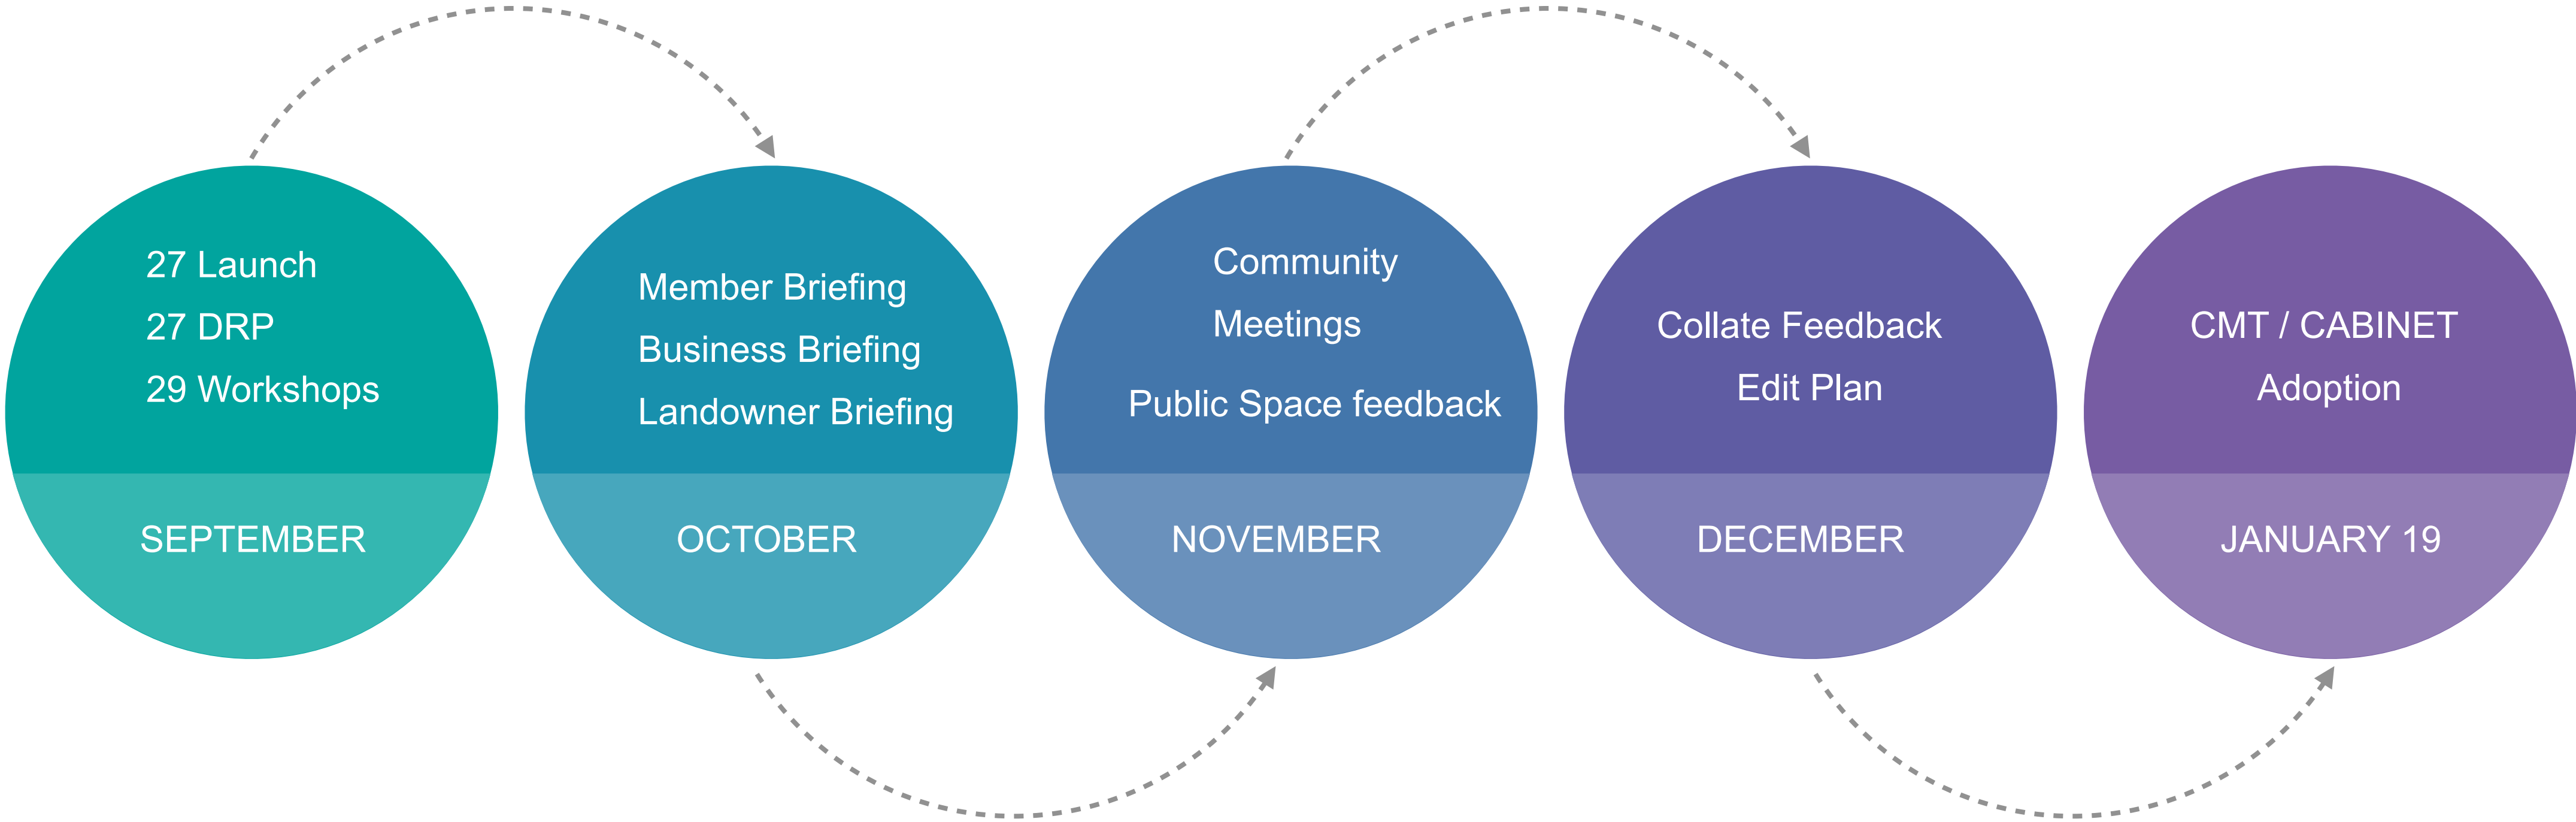

ENGAGEMENT

MASTERPLAN AND PUBLIC SPACE DESIGNS